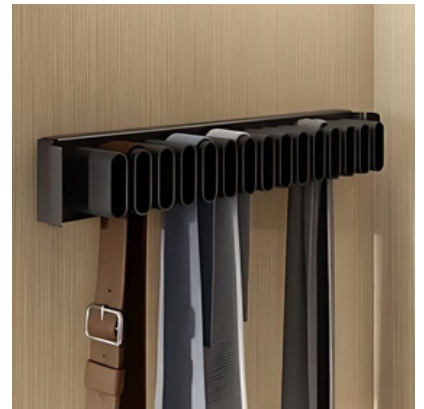

From everyday essentials to specialized features, these details transform your closet into a seamless, functional experience.

TALL CORNER HANGERS

ROTATING SHOE RACKS

ACCESSORIES

FINISHING DETAILS

Thoughtfully selected accessories designed to enhance both functionality and everyday convenience. From subtle additions to statement features, each piece brings a refined layer of organization and ease to your space.

These finishing details elevate the overall experience, transforming your closet into a more personalized and efficient environment.

SHOE RAIL IN BLACK

BELT RACK IN BLACK

TIE RACK IN BLACK

WIRED SHOE RACK & INSERT BOXES